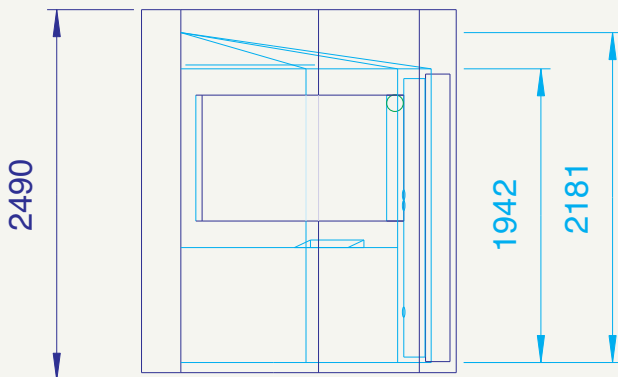

Floor Plan

Lichtschiene mit 3 Strahlern

Ventilation,
outgoing air

Speaker's Booth

C 3 (950)

all dimensions in mm

Front View

Side View