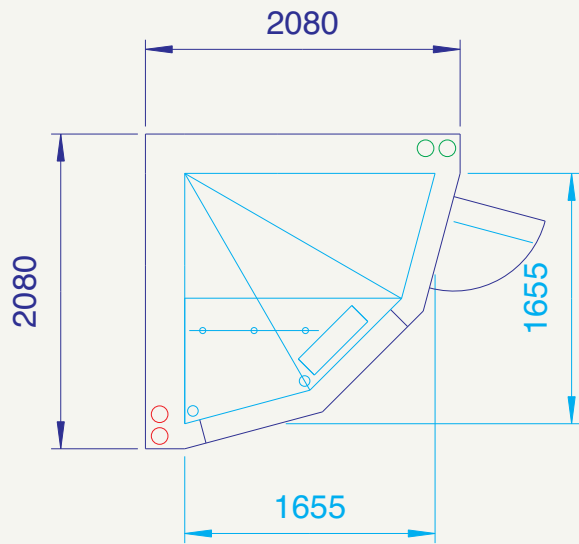

Floor Plan

Lichtschiene mit 3 Strahlern

Ventilation,
outgoing air

Speaker's Booth

C 3 (950)

all dimensions in mm

Front View

Side View