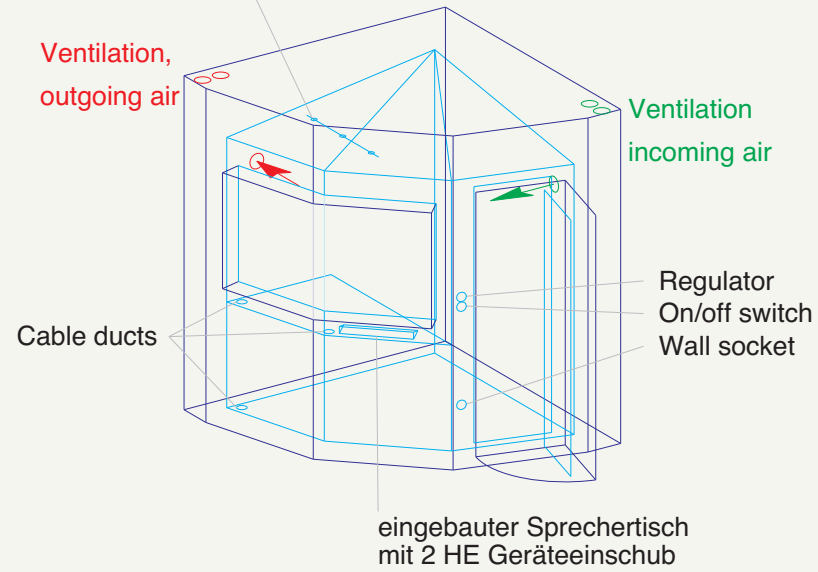

Floor Plan

Lichtschiene mit 3 Strahlern

Ventilation,
outgoing air

Speaker's Booth

C 3 (950)

all dimensions in mm

Front View

Side View