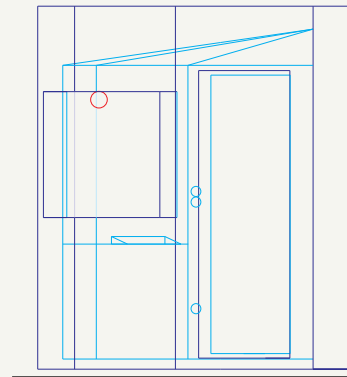

Floor Plan

Lichtschiene mit 3 Strahlern

Ventilation,
outgoing air

Speaker's Booth

C 3 (950)

all dimensions in mm

Front View

Side View