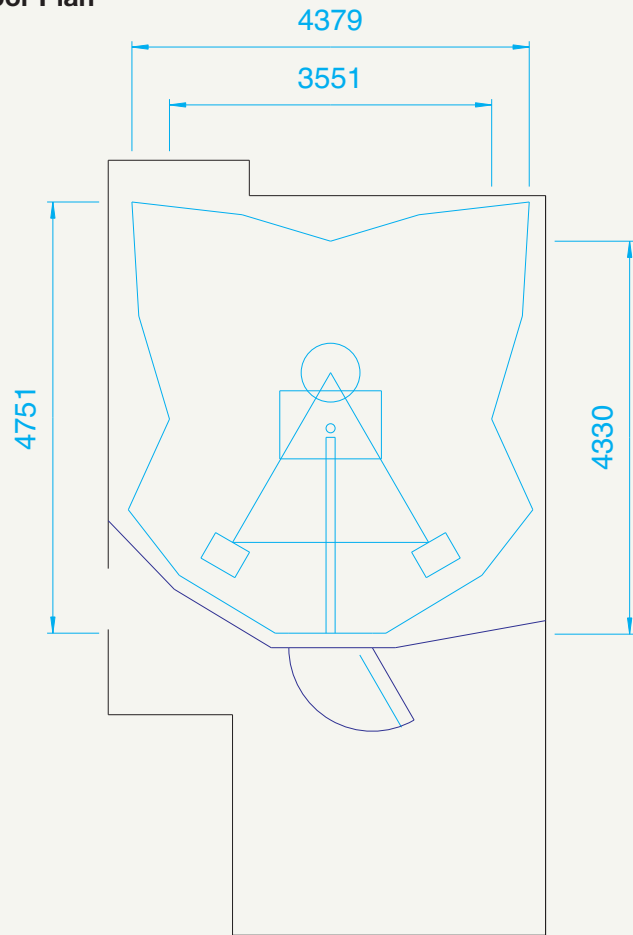

Floor Plan

Front View

Side View

Netzauslässe Aufbauleuchten

Cable duct

Regulator
On/off switch
Wall socket

Ventilation
incoming air

Ventilation,
outgoing air